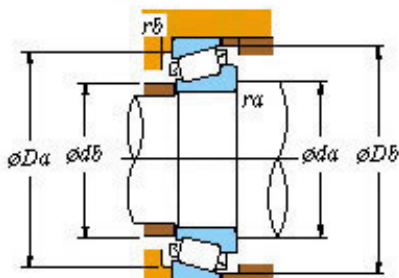

PRECISION BEARING CORP.

Koyo Roller Bearing Lm11949/10 Lm11749/10
 L44649/10 11749/10 11949/10 44649/10 69349/10
 12649/10 L68149/10 Koyo Wheel Bearing for KIA
 Pride

Bearing No. Lm11949/10

■ Mounting dimensions

Lm11949/10 Bearing 2D drawings and 3D CAD models

Bearing No.	LM11949/10
d	19.05
D	45.237
T	15.494
B	16.637
r(min)	1.2
r1(min)	1.2
Cr	36.8
C0r	30.1
Cu	4.25
Grease lub.	9400
Oil lub.	13000
C	12.065
a	10.0 mm
da	25.0
db	23.5
Da	39.5
Db	41.5
ra(max)	1.2
rb(max)	1.2
e	0.30
Y1	2.00
Y0	1.10
(Refer.)Mass(kg)	0.124