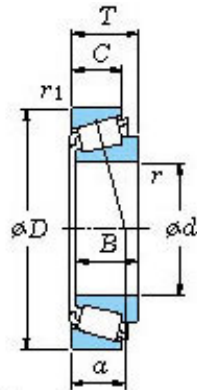

PRECISION BEARING CORP.

Koyo Roller Bearing Lm11949/10 Lm11749/10
 L44649/10 11749/10 11949/10 44649/10 69349/10
 12649/10 L68149/10 Koyo Wheel Bearing for KIA
 Pride

Bearing No. Lm11949/10

■ Mounting dimensions

Lm11949/10 Bearing 2D drawings and 3D CAD models

Bearing No.	LM11949/10
d	19.05
D	45.237
T	15.494
B	16.637
r(min)	1.2
r1(min)	1.2
Cr	36.8
C0r	30.1
Cu	4.25
Grease lub.	9400
Oil lub.	13000
C	12.065
a	10.0 mm
da	25.0
db	23.5
Da	39.5
Db	41.5
ra(max)	1.2
rb(max)	1.2
e	0.30
Y1	2.00
Y0	1.10
(Refer.)Mass(kg)	0.124